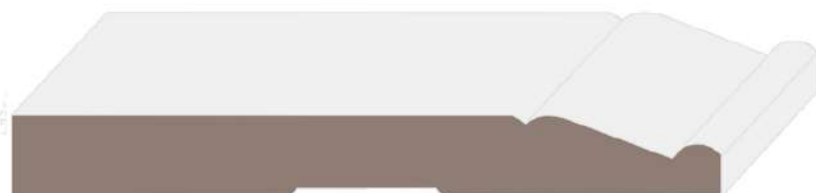

# BASE BOARD

BASEBOARD  
Stock Code Dimension  
B80029/16"x3+1/4 "

BASEBOARD  
Stock Code Dimension  
B8002 9/16"x3+1/4 "

BASEBOARD  
Stock Code Dimension  
sB8002 9/16"x5+1/4 "

BASEBOARD  
Stock Code Dimensions  
B8005 9/16"x5+7+1/4 "