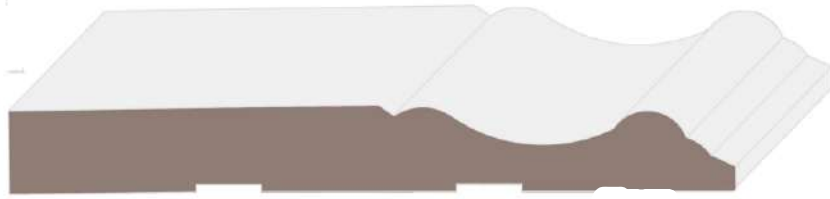

BASE BOARD

Stock Code Dimensions
B8015 1/2"x5"