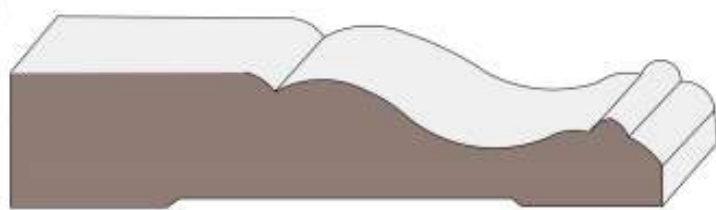

润  
亿  
新  
材  
料

润  
亿  
新  
材  
料

Stock Code Dimensions  
B8016 1/2"x4"

Stock Code Dimensions  
B80120 5/8"x4"

Stock Code Dimensions  
B8017 11/16"x3+1/4"

Stock Code Dimensions  
B8017 5/8"x5"

CASING

Stock Code Dimensions  
CS8001 9/16 " x 2-1/4 "