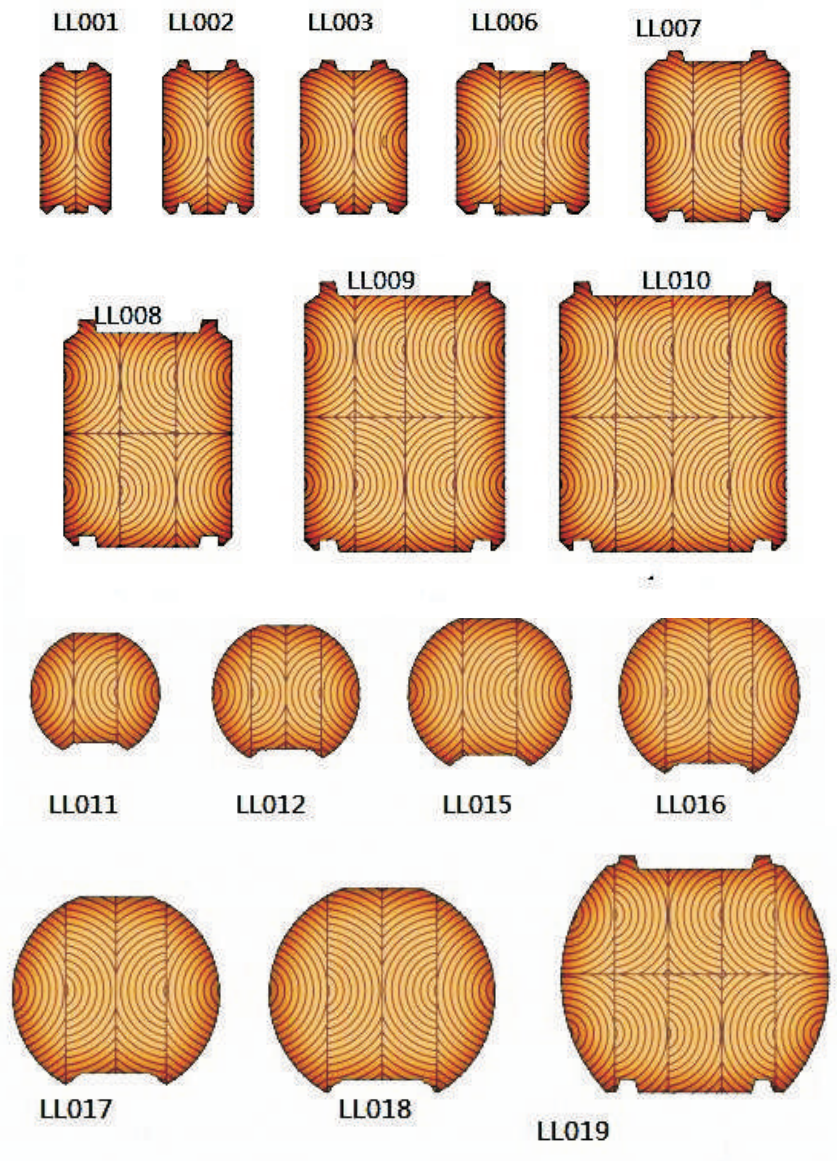

### Laminated Beam

Material: Red Cedar/Hemlock/Douglas Fir

润  
亿  
新  
材  
料

润  
亿  
新  
材  
料

Tongue & Groove Panel

Material: MDF & Nature Wood

润  
亿  
新  
材  
料

润  
亿  
新  
材  
料

CROWN  
Stock Code Dimensions  
C8001 5/8" x 5+3/4"

CROWN  
Stock Code Dimensions  
C8003 3/14" x 7+1/4"

CROWN  
Stock Code Dimensions  
C8005 11/16" x 7+1/4"

CROWN  
Stock Code Dimensions  
C8003 3/14" x 4+1/4"

Stock Code DimensionsS

8003 3/8"x1+3/8"

Stock Code Dimensions

S8004 3/8"x 1+1/4 " x7'  
S8004 3/8"x 1+1/4"x102 "

A8002 5/8x2"x3/4" x 7'  
Stock Code Dimensions

Stock Code Dimensions  
A8001 11/16" x 3+1/2" x 16'